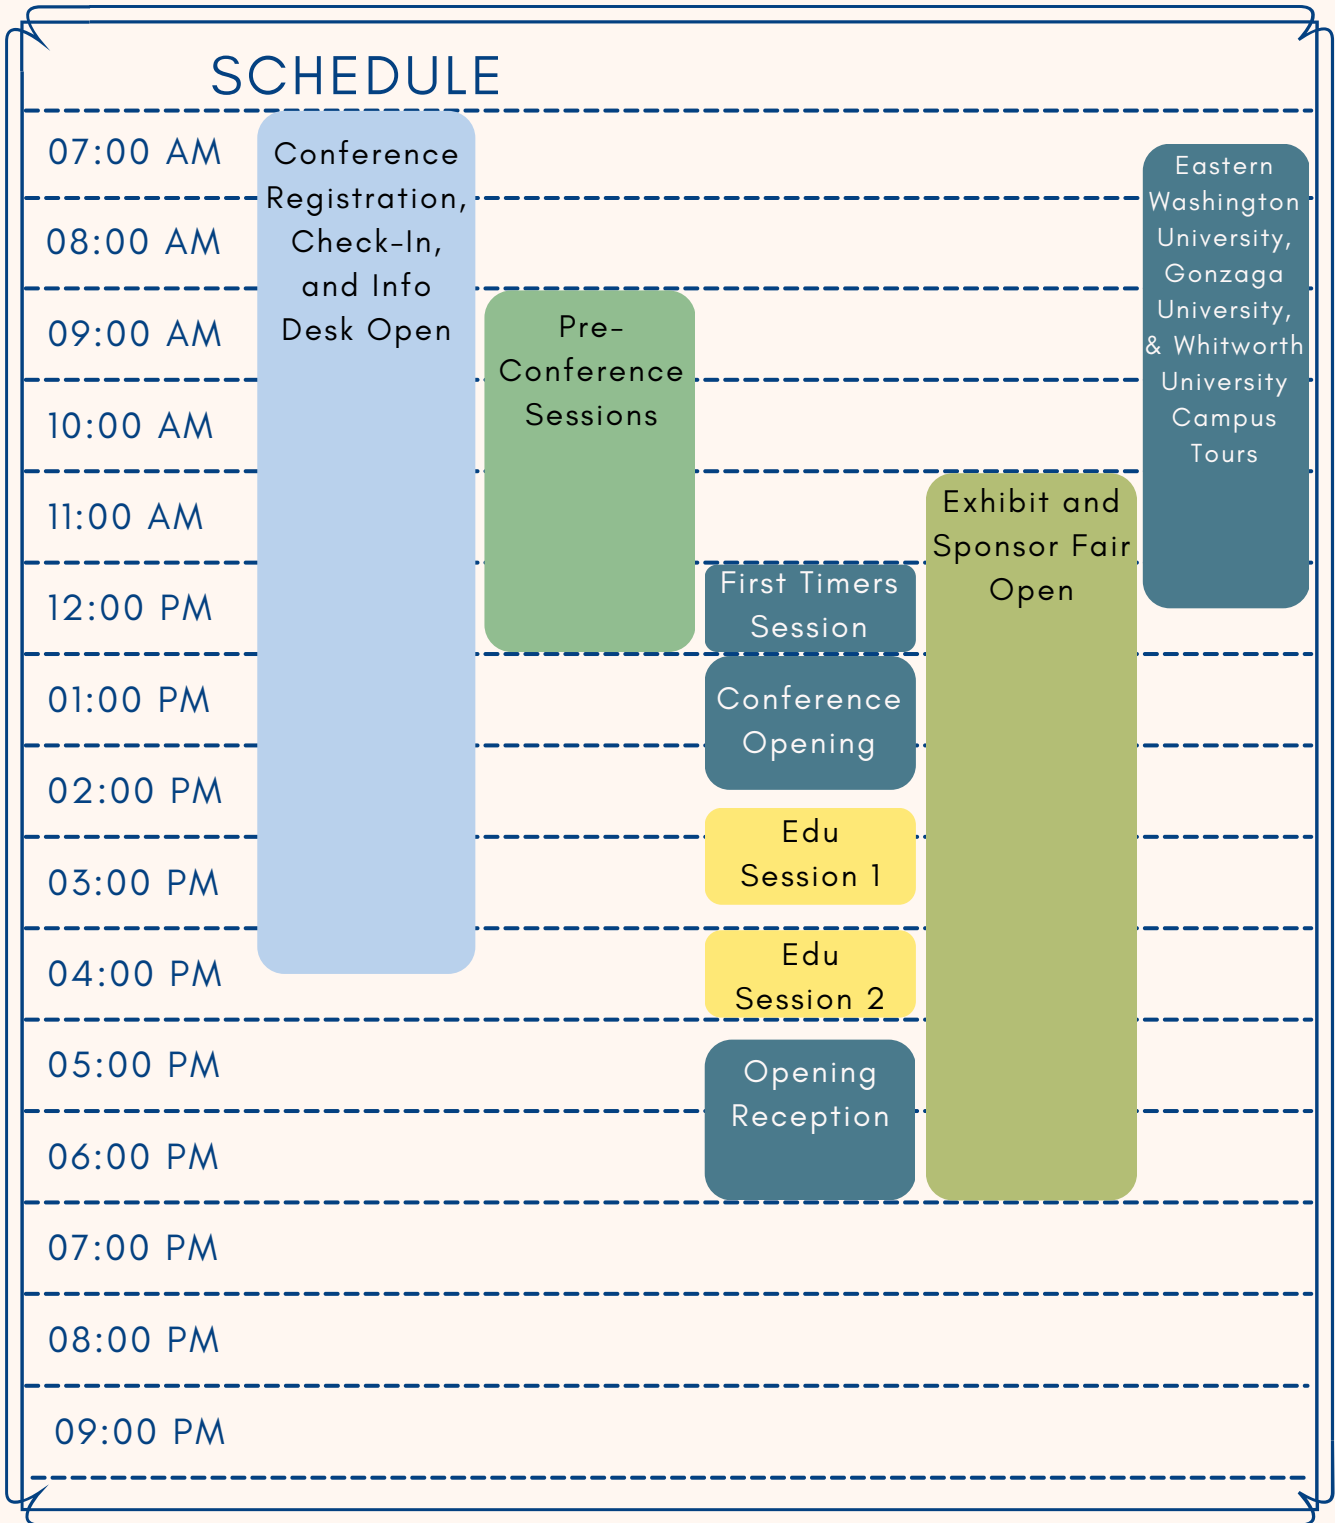

# SuperConference Tentative Schedule

S M T W T F S

Date: April 17

Eastern Washington University, Gonzaga University, & Whitworth University Campus Tours

**NOTES:**  
 Pre-conference sessions are additional costs.  
 Opening session will include a land recognition, welcome, opening speaker, and NACAC update.

## SCHEDULE

07:00 AM	Conference Registration, Check-In, and Info Desk Open	Exhibit and Sponsor Fair Open	Breakfast
08:00 AM			Counselors' College
09:00 AM			Edu Session 3
10:00 AM			Edu Session 4
11:00 AM			ACAC Business Meetings
12:00 PM			Exhibit and Sponsor Fair Open
01:00 PM		Edu Session 6	
02:00 PM			
03:00 PM			
04:00 PM			
05:00 PM			
06:00 PM			
07:00 PM		Social *goes past 9p	
08:00 PM			
09:00 PM			